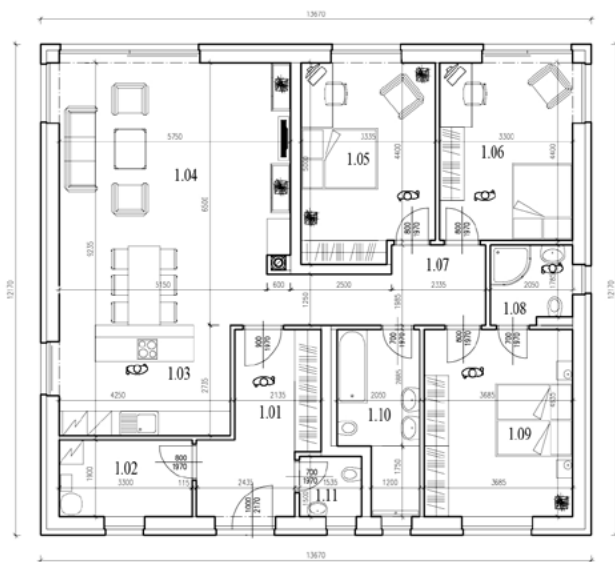

Spec homes - ZAHOŘANY NEAR BEROUN

MEADOW VIEW 235/10

8 898 918 CZK (incl. VAT)

Bungalow, 4 rooms, with open kitchen, Total floor area 123,49 m² on a lot of up to 788 m²

#	Room	Floor area, m ²
1.01	ENTRYWAY	9,36
1.02	UTILITY ROOM	5,77
1.03	KITCHEN	16,53
1.04	LIVING ROOM + DINING AREA	30,00
1.05	ROOM I	15,87
1.06	ROOM II	14,66
1.07	HALL	9,58
1.08	BATHROOM	4,00
1.09	BEDROOM	15,35
1.10	BATHROOM	8,57
1.11	HALF BATH	2,40