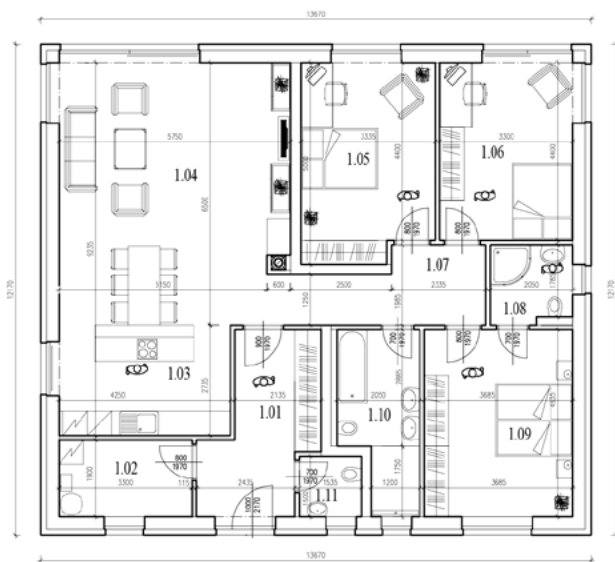

Spec homes - ZAHOŘANY NEAR BEROUN

MEADOW VIEW 235/15

9 184 134 CZK (incl. VAT)

Bungalow, 4 rooms, with open kitchen, Total floor area 123.49 m² on a lot of up to 748 m²

#	Room	Floor area, m ²
1.01	ENTRYWAY	9,36
1.02	UTILITY ROOM	5,77
1.03	KITCHEN	16,53
1.04	LIVING ROOM + DINING AREA	30,00
1.05	ROOM I	15,87
1.06	ROOM II	14,66
1.07	HALL	9,58
1.08	BATHROOM	4,00
1.09	BEDROOM	15,35
1.10	BATHROOM	8,57
1.11	HALF BATH	2,40