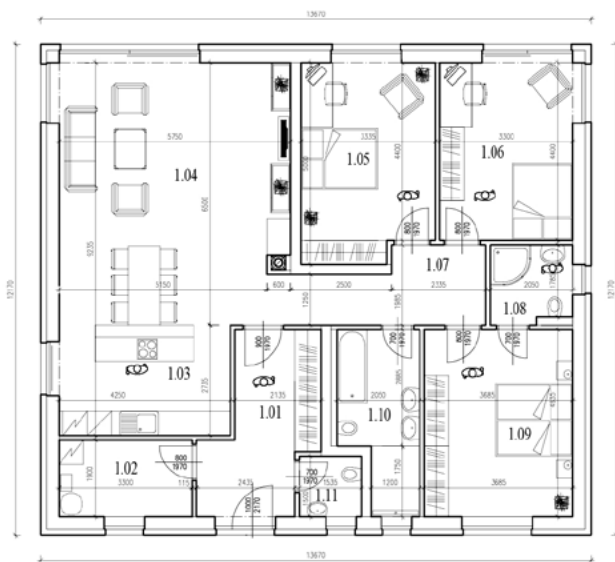

# MEADOW VIEW 235/25

**8 100 000 CZK** (incl. VAT)

Bungalow, 4 rooms, with open kitchen, Total floor area **123.49 m<sup>2</sup>** on a lot of up to **602 m<sup>2</sup>**

#	Room	Floor area, m <sup>2</sup>
1.01	ENTRYWAY	9,36
1.02	UTILITY ROOM	5,77
1.03	KITCHEN	16,53
1.04	LIVING ROOM + DINING AREA	30,00
1.05	ROOM I	15,87
1.06	ROOM II	14,66
1.07	HALL	9,58
1.08	BATHROOM	4,00
1.09	BEDROOM	15,35
1.10	BATHROOM	8,57
1.11	HALF BATH	2,40