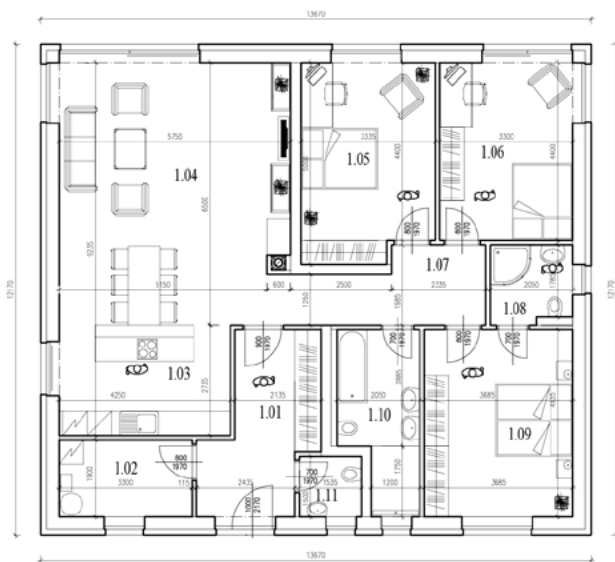

Spec homes - ZAHOŘANY NEAR BEROUN

MEADOW VIEW 235/27

8 759 000 CZK (incl. VAT)

Bungalow, 4 rooms, with open kitchen, Total floor area 123.49 m² on a lot of up to 761 m²

#	Room	Floor area, m ²
1.01	ENTRYWAY	9,36
1.02	UTILITY ROOM	5,77
1.03	KITCHEN	16,53
1.04	LIVING ROOM + DINING AREA	30,00
1.05	ROOM I	15,87
1.06	ROOM II	14,66
1.07	HALL	9,58
1.08	BATHROOM	4,00
1.09	BEDROOM	15,35
1.10	BATHROOM	8,57
1.11	HALF BATH	2,40