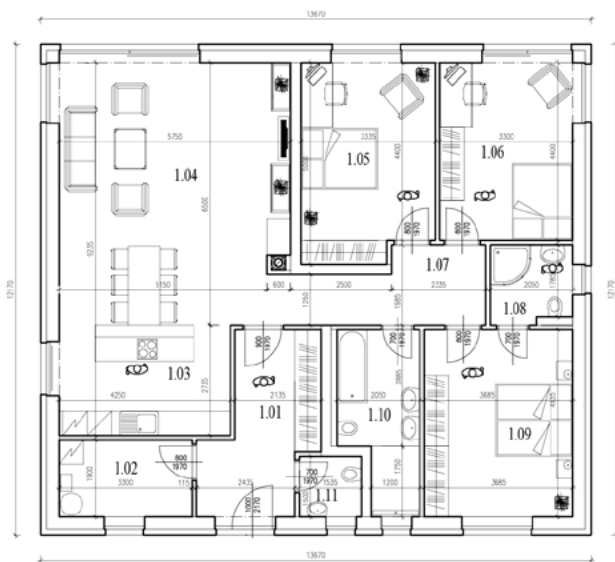

# MEADOW VIEW 235/28

7 190 000 CZK (incl. VAT)

4 rooms with open kitchen, 123,49 m<sup>2</sup> total floor area, 788 m<sup>2</sup> total lot area

#	Room	Floor area, m <sup>2</sup>
1.01	ENTRYWAY	9,36
1.02	UTILITY ROOM	5,77
1.03	KITCHEN	16,53
1.04	LIVING ROOM + DINING AREA	30,00
1.05	ROOM I	15,87
1.06	ROOM II	14,66
1.07	HALL	9,58
1.08	BATHROOM	4,00
1.09	BEDROOM	15,35
1.10	BATHROOM	8,57
1.11	HALF BATH	2,40