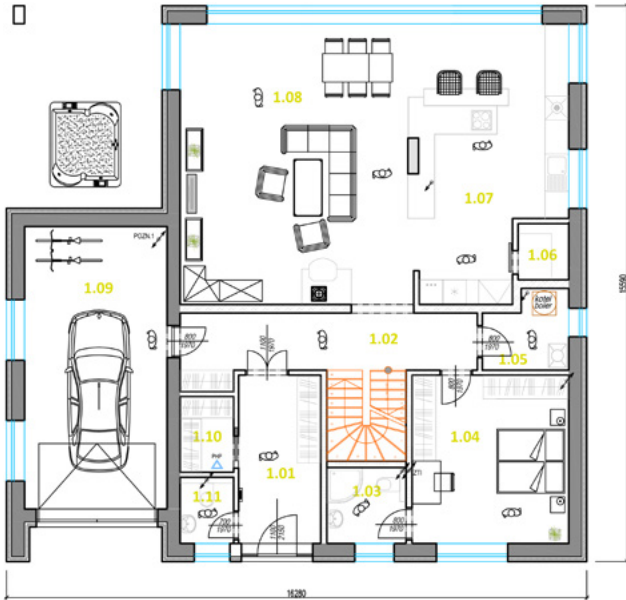

Spec homes - ZAHOŘANY NEAR BEROUN

SKY LINE 235/29

16 861 759 CZK (incl. VAT)

A two-story house, 5 rooms, with open kitchen, Total floor area 288,67 m² on a lot of up to 1 177 m²

FIRST FLOOR

#	Room	Floor area, m ²
1.01	ENTRYWAY	10,88
1.02	HALL	13,36
1.03	BATHROOM	4,83
1.04	BEDROOM	20,74
1.05	UTILITY ROOM	4,8
1.06	PANTRY	2,24
1.07	KITCHEN	30,272
1.08	LIVING ROOM	51,61
1.09	GARAGE	32,32
1.10	WALK-IN CLOSET	3,18
1.11	HALF BATH	2,79

SECOND FLOOR

#	Room	Floor area, m ²
2.01	HALLWAY	15,45
2.02	WALK-IN CLOSET	3,31
2.03	BATHROOM	19,36
2.04	SAUNA	4,74
2.05	BEDROOM	18,63
2.06	WALK-IN CLOSET	3,7
2.07	BEDROOM	23
2.08	BEDROOM	23,55