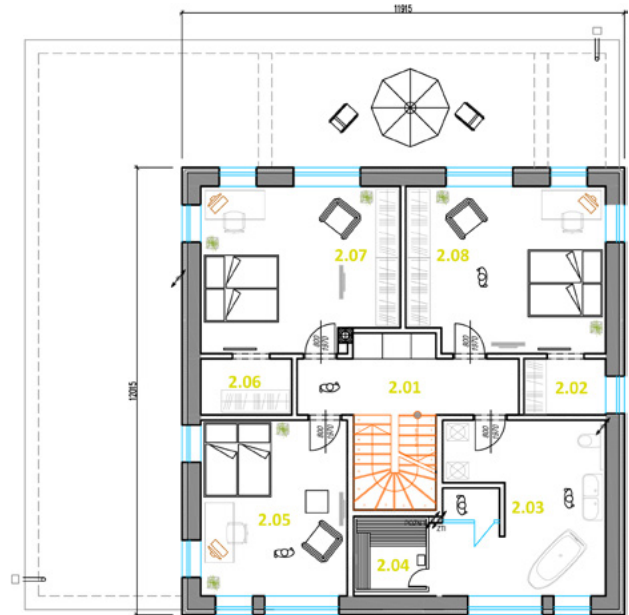

Spec homes - ZAHOŘANY NEAR BEROUN

SKY LINE 235/29

16 861 759 CZK (incl. VAT)

A two-story house, 5 rooms, with open kitchen, Total floor area 288,67 m² on a lot of up to 1 177 m²

FIRST FLOOR

#	Room	Floor area, m ²
1.01	ENTRYWAY	10,88
1.02	HALL	13,36
1.03	BATHROOM	4,83
1.04	BEDROOM	20,74
1.05	UTILITY ROOM	4,8
1.06	PANTRY	2,24
1.07	KITCHEN	30,272
1.08	LIVING ROOM	51,61
1.09	GARAGE	32,32
1.10	WALK-IN CLOSET	3,18
1.11	HALF BATH	2,79

SECOND FLOOR

#	Room	Floor area, m ²
2.01	HALLWAY	15,45
2.02	WALK-IN CLOSET	3,31
2.03	BATHROOM	19,36
2.04	SAUNA	4,74
2.05	BEDROOM	18,63
2.06	WALK-IN CLOSET	3,7
2.07	BEDROOM	23
2.08	BEDROOM	23,55