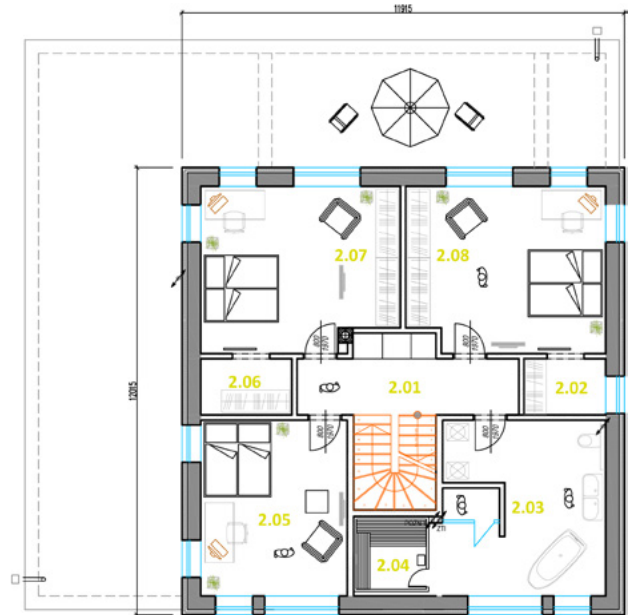

Spec homes - ZAHOŘANY NEAR BEROUN

SKY LINE 235/30

18 804 748 CZK (incl. VAT)

A two-story house, 5 rooms, with open kitchen, Total floor area 288,67 m² on a lot of up to 1 551 m²

FIRST FLOOR

#	Room	Floor area, m ²
1.01	ENTRYWAY	10,88
1.02	HALL	13,36
1.03	BATHROOM	4,83
1.04	BEDROOM	20,74
1.05	UTILITY ROOM	4,8
1.06	PANTRY	2,24
1.07	KITCHEN	30,272
1.08	LIVING ROOM	51,61
1.09	GARAGE	32,32
1.10	WALK-IN CLOSET	3,18
1.11	HALF BATH	2,79

SECOND FLOOR

#	Room	Floor area, m ²
2.01	HALLWAY	15,45
2.02	WALK-IN CLOSET	3,31
2.03	BATHROOM	19,36
2.04	SAUNA	4,74
2.05	BEDROOM	18,63
2.06	WALK-IN CLOSET	3,7
2.07	BEDROOM	23
2.08	BEDROOM	23,55