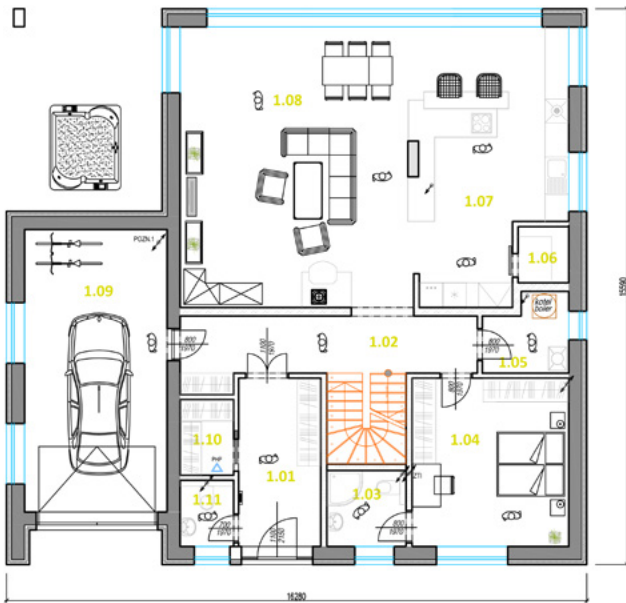

Spec homes - ZAHOŘANY NEAR BEROUN

SKY LINE 235/30

18 804 748 CZK (incl. VAT)

A two-story house, 5 rooms, with open kitchen, Total floor area 288,67 m² on a lot of up to 1 551 m²

FIRST FLOOR

#	Room	Floor area, m ²
1.01	ENTRYWAY	10,88
1.02	HALL	13,36
1.03	BATHROOM	4,83
1.04	BEDROOM	20,74
1.05	UTILITY ROOM	4,8
1.06	PANTRY	2,24
1.07	KITCHEN	30,272
1.08	LIVING ROOM	51,61
1.09	GARAGE	32,32
1.10	WALK-IN CLOSET	3,18
1.11	HALF BATH	2,79

SECOND FLOOR

#	Room	Floor area, m ²
2.01	HALLWAY	15,45
2.02	WALK-IN CLOSET	3,31
2.03	BATHROOM	19,36
2.04	SAUNA	4,74
2.05	BEDROOM	18,63
2.06	WALK-IN CLOSET	3,7
2.07	BEDROOM	23
2.08	BEDROOM	23,55