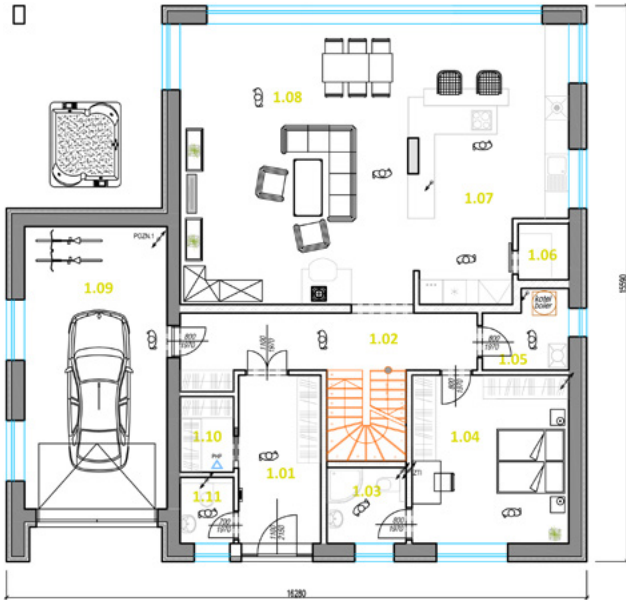

Spec homes - ZAHOŘANY NEAR BEROUN

SKY LINE 254/81*

14 720 000 CZK (incl. VAT)

A two-story house, 5 rooms, with open kitchen, Total floor area 288,67 m² on a lot of up to 792 m²

FIRST FLOOR

#	Room	Floor area, m ²
1.01	ENTRYWAY	10,88
1.02	HALL	13,36
1.03	BATHROOM	4,83
1.04	BEDROOM	20,74
1.05	UTILITY ROOM	4,8
1.06	PANTRY	2,24
1.07	KITCHEN	30,272
1.08	LIVING ROOM	51,61
1.09	GARAGE	32,32
1.10	WALK-IN CLOSET	3,18
1.11	HALF BATH	2,79

SECOND FLOOR

#	Room	Floor area, m ²
2.01	HALLWAY	15,45
2.02	WALK-IN CLOSET	3,31
2.03	BATHROOM	19,36
2.04	SAUNA	4,74
2.05	BEDROOM	18,63
2.06	WALK-IN CLOSET	3,7
2.07	BEDROOM	23
2.08	BEDROOM	23,55

* The house is located on a side street.