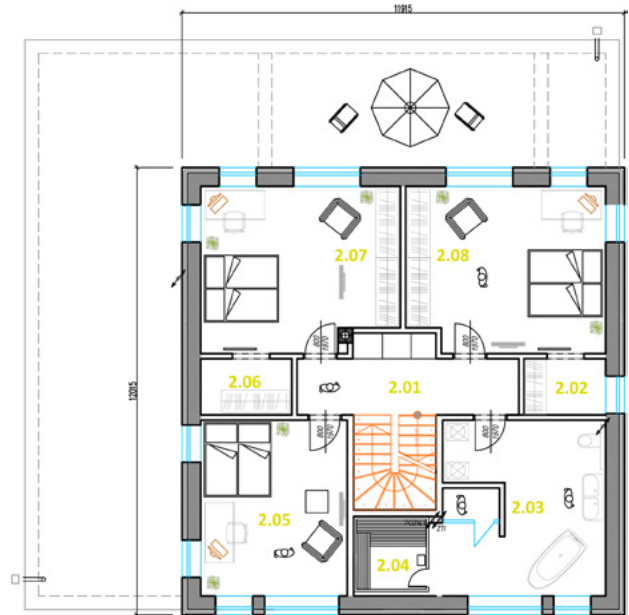

Spec homes - ZAHOŘANY NEAR BEROUN

SKY LINE 254/81*

14 720 000 CZK (incl. VAT)

A two-story house, 5 rooms, with open kitchen, Total floor area 288,67 m² on a lot of up to 792 m²

FIRST FLOOR

#	Room	Floor area, m ²
1.01	ENTRYWAY	10,88
1.02	HALL	13,36
1.03	BATHROOM	4,83
1.04	BEDROOM	20,74
1.05	UTILITY ROOM	4,8
1.06	PANTRY	2,24
1.07	KITCHEN	30,272
1.08	LIVING ROOM	51,61
1.09	GARAGE	32,32
1.10	WALK-IN CLOSET	3,18
1.11	HALF BATH	2,79

SECOND FLOOR

#	Room	Floor area, m ²
2.01	HALLWAY	15,45
2.02	WALK-IN CLOSET	3,31
2.03	BATHROOM	19,36
2.04	SAUNA	4,74
2.05	BEDROOM	18,63
2.06	WALK-IN CLOSET	3,7
2.07	BEDROOM	23
2.08	BEDROOM	23,55

* The house is located on a side street.