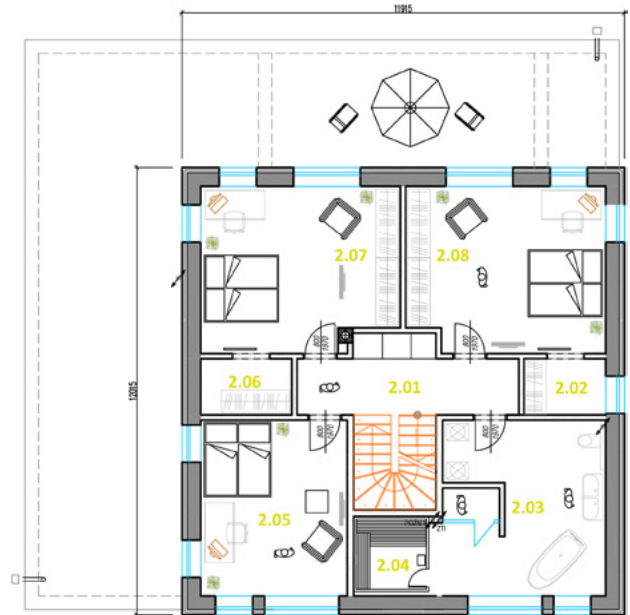

Spec homes - ZAHOŘANY NEAR BEROUN

SKY LINE 235/29

from 20 900 000 CZK (incl. VAT)

A two-story house, 5 rooms, with open kitchen, Total floor area 288,67 m² on a lot of up to 1 177 m²

FIRST FLOOR

#	Room	Floor area, m ²
1.01	ENTRYWAY	10,88
1.02	HALL	13,36
1.03	BATHROOM	4,83
1.04	BEDROOM	20,74
1.05	UTILITY ROOM	4,8
1.06	PANTRY	2,24
1.07	KITCHEN	30,272
1.08	LIVING ROOM	51,61
1.09	GARAGE	32,32
1.10	WALK-IN CLOSET	3,18
1.11	HALF BATH	2,79

SECOND FLOOR

#	Room	Floor area, m ²
2.01	HALLWAY	15,45
2.02	WALK-IN CLOSET	3,31
2.03	BATHROOM	19,36
2.04	SAUNA	4,74
2.05	BEDROOM	18,63
2.06	WALK-IN CLOSET	3,7
2.07	BEDROOM	23
2.08	BEDROOM	23,55