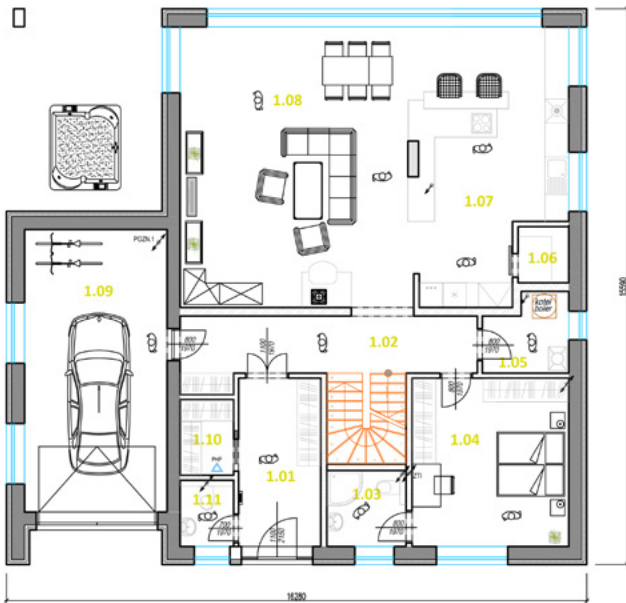

Spec homes - ZAHOŘANY NEAR BEROUN

SKY LINE 235/29

from 20 900 000 CZK (incl. VAT)

A two-story house, 5 rooms, with open kitchen, Total floor area 288,67 m² on a lot of up to 1 177 m²

FIRST FLOOR

#	Room	Floor area, m ²
1.01	ENTRYWAY	10,88
1.02	HALL	13,36
1.03	BATHROOM	4,83
1.04	BEDROOM	20,74
1.05	UTILITY ROOM	4,8
1.06	PANTRY	2,24
1.07	KITCHEN	30,272
1.08	LIVING ROOM	51,61
1.09	GARAGE	32,32
1.10	WALK-IN CLOSET	3,18
1.11	HALF BATH	2,79

SECOND FLOOR

#	Room	Floor area, m ²
2.01	HALLWAY	15,45
2.02	WALK-IN CLOSET	3,31
2.03	BATHROOM	19,36
2.04	SAUNA	4,74
2.05	BEDROOM	18,63
2.06	WALK-IN CLOSET	3,7
2.07	BEDROOM	23
2.08	BEDROOM	23,55