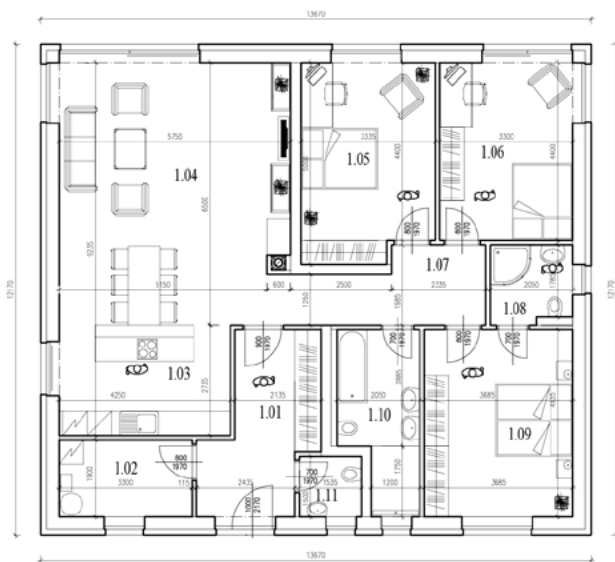

Spec homes - ZAHOŘANY NEAR BEROUN

MEADOW VIEW 235/13

13 540 800 CZK (incl. VAT)

Bungalow, 4 rooms, with open kitchen, Total floor area **123,49 m²** on a lot of up to **583 m²**

#	Room	Floor area, m ²
1.01	ENTRYWAY	9,36
1.02	UTILITY ROOM	5,77
1.03	KITCHEN	16,53
1.04	LIVING ROOM + DINING AREA	30,00
1.05	ROOM I	15,87
1.06	ROOM II	14,66
1.07	HALL	9,58
1.08	BATHROOM	4,00
1.09	BEDROOM	15,35
1.10	BATHROOM	8,57
1.11	HALF BATH	2,40