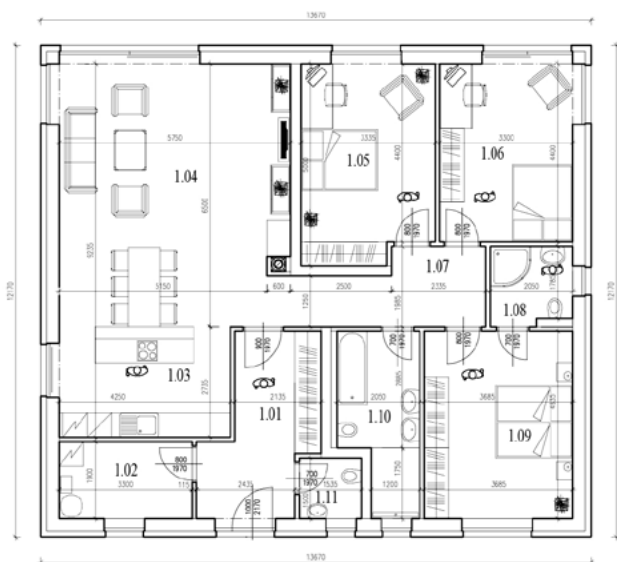

Spec homes - ZAHOŘANY NEAR BEROUN

MEADOW VIEW 235/13

Bungalow, 4 rooms, with open kitchen, Total floor area 123,49 m² on a lot of up to 583 m²

#	Room	Floor area, m ²
1.01	ENTRYWAY	9,36
1.02	UTILITY ROOM	5,77
1.03	KITCHEN	16,53
1.04	LIVING ROOM + DINING AREA	30,00
1.05	ROOM I	15,87
1.06	ROOM II	14,66
1.07	HALL	9,58
1.08	BATHROOM	4,00
1.09	BEDROOM	15,35
1.10	BATHROOM	8,57
1.11	HALF BATH	2,40