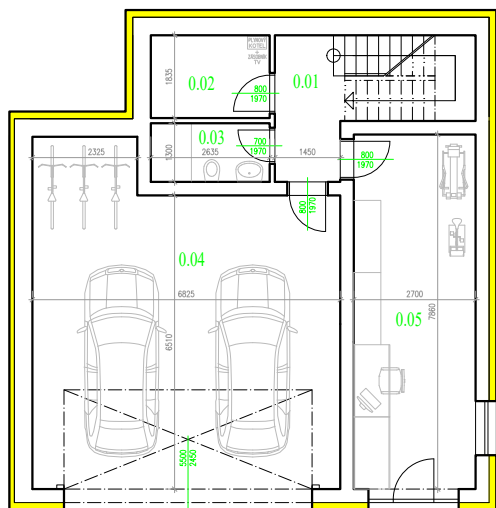

# OAK HOUSE 235/18

Bungalow, 4 rooms, with open kitchen, Total floor area 226,29 m<sup>2</sup> on a lot of up to 883 m<sup>2</sup>