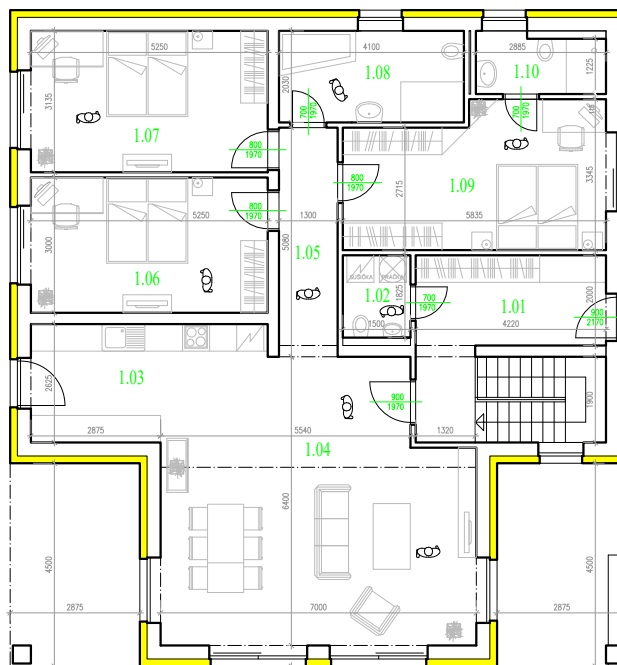

# OAK HOUSE 235/18

Bungalow, 4 rooms, with open kitchen, Total floor area 226,29 m<sup>2</sup> on a lot of up to 883 m<sup>2</sup>

## GROUND FLOOR

#	Room	Floor area, m <sup>2</sup>
1.01	CORRIDOR + STAIRS	10,41
1.02	UTILITY ROOM	4,84
1.03	BATHROOM	3,43
1.04	GARAGE	47,45
1.05	STUDY	21,22

## FIRST FLOOR

#	Room	Floor area, m <sup>2</sup>
1.01	ENTRANCE	10,88
1.02	BATHROOM + TECH. ROOM	2,74
1.03	KITCHEN	13,78
1.04	LIVING ROOM	37,25
1.05	CORRIDOR	6,60
1.06	ROOM	15,75
1.07	ROOM	16,46
1.08	BATHROOM	8,37
1.09	BEDROOM	17,75
1.10	BATHROOM	3,73