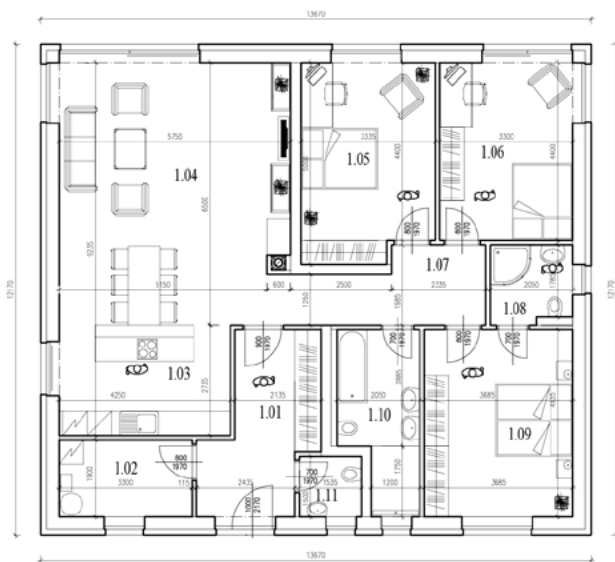

Spec homes - ZAHOŘANY NEAR BEROUN

MEADOW VIEW 235/11

8 525 309 CZK (incl. VAT)

Bungalow, 4 rooms, with open kitchen, Total floor area **123,49 m²** on a lot of up to **557 m²**

#	Room	Floor area, m ²
1.01	ENTRYWAY	9,36
1.02	UTILITY ROOM	5,77
1.03	KITCHEN	16,53
1.04	LIVING ROOM + DINING AREA	30,00
1.05	ROOM I	15,87
1.06	ROOM II	14,66
1.07	HALL	9,58
1.08	BATHROOM	4,00
1.09	BEDROOM	15,35
1.10	BATHROOM	8,57
1.11	HALF BATH	2,40