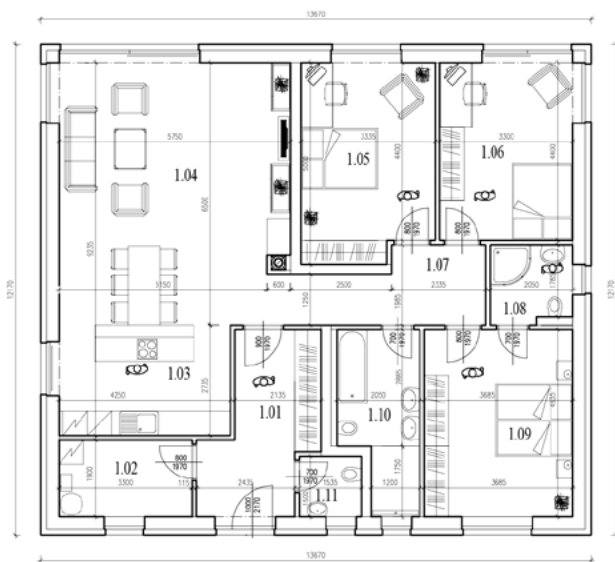

Spec homes - ZAHOŘANY NEAR BEROUN

MEADOW VIEW 235/12

8 561 868 CZK (incl. VAT)

Bungalow, 4 rooms, with open kitchen, Total floor area **123,49 m²** on a lot of up to **568 m²**

#	Room	Floor area, m ²
1.01	ENTRYWAY	9,36
1.02	UTILITY ROOM	5,77
1.03	KITCHEN	16,53
1.04	LIVING ROOM + DINING AREA	30,00
1.05	ROOM I	15,87
1.06	ROOM II	14,66
1.07	HALL	9,58
1.08	BATHROOM	4,00
1.09	BEDROOM	15,35
1.10	BATHROOM	8,57
1.11	HALF BATH	2,40