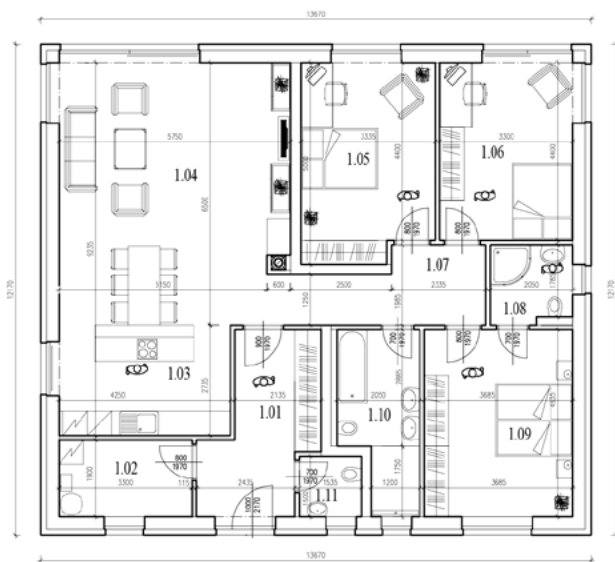

Spec homes - ZAHOŘANY NEAR BEROUN

MEADOW VIEW 235/13

8 711 720 CZK (incl. VAT)

Bungalow, 4 rooms, with open kitchen, Total floor area 123,49 m² on a lot of up to 583 m²

#	Room	Floor area, m ²
1.01	ENTRYWAY	9,36
1.02	UTILITY ROOM	5,77
1.03	KITCHEN	16,53
1.04	LIVING ROOM + DINING AREA	30,00
1.05	ROOM I	15,87
1.06	ROOM II	14,66
1.07	HALL	9,58
1.08	BATHROOM	4,00
1.09	BEDROOM	15,35
1.10	BATHROOM	8,57
1.11	HALF BATH	2,40