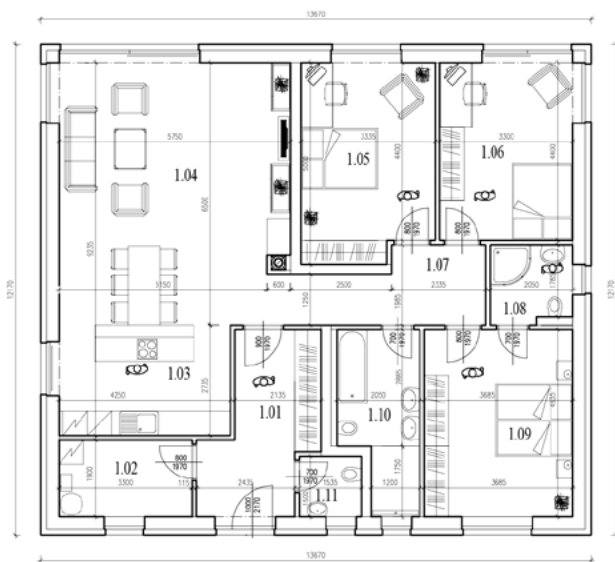

Spec homes - ZAHOŘANY NEAR BEROUN

MEADOW VIEW 235/14

8 957 954 CZK (incl. VAT)

Bungalow, 4 rooms, with open kitchen, Total floor area 123,49 m² on a lot of up to 627 m²

#	Room	Floor area, m ²
1.01	ENTRYWAY	9,36
1.02	UTILITY ROOM	5,77
1.03	KITCHEN	16,53
1.04	LIVING ROOM + DINING AREA	30,00
1.05	ROOM I	15,87
1.06	ROOM II	14,66
1.07	HALL	9,58
1.08	BATHROOM	4,00
1.09	BEDROOM	15,35
1.10	BATHROOM	8,57
1.11	HALF BATH	2,40