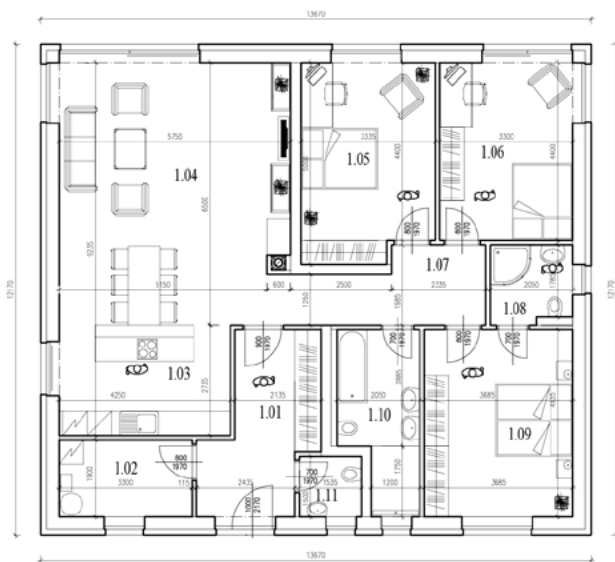

Spec homes - ZAHOŘANY NEAR BEROUN

MEADOW VIEW 235/23

8 679 567 CZK (incl. VAT)

Bungalow, 4 rooms, with open kitchen, Total floor area 123.49 m² on a lot of up to 722 m²

#	Room	Floor area, m ²
1.01	ENTRYWAY	9,36
1.02	UTILITY ROOM	5,77
1.03	KITCHEN	16,53
1.04	LIVING ROOM + DINING AREA	30,00
1.05	ROOM I	15,87
1.06	ROOM II	14,66
1.07	HALL	9,58
1.08	BATHROOM	4,00
1.09	BEDROOM	15,35
1.10	BATHROOM	8,57
1.11	HALF BATH	2,40