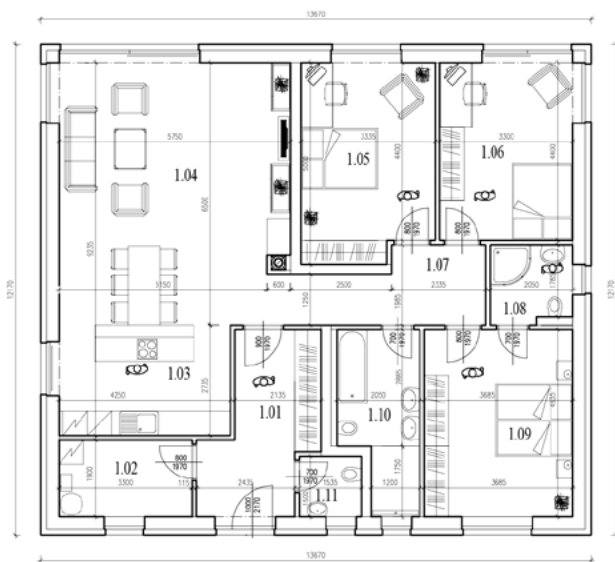

# MEADOW VIEW 235/24

8 516 715 CZK (incl. VAT)

Bungalow, 4 rooms, with open kitchen, Total floor area 123.49 m<sup>2</sup> on a lot of up to 673 m<sup>2</sup>

#	Room	Floor area, m <sup>2</sup>
1.01	ENTRYWAY	9,36
1.02	UTILITY ROOM	5,77
1.03	KITCHEN	16,53
1.04	LIVING ROOM + DINING AREA	30,00
1.05	ROOM I	15,87
1.06	ROOM II	14,66
1.07	HALL	9,58
1.08	BATHROOM	4,00
1.09	BEDROOM	15,35
1.10	BATHROOM	8,57
1.11	HALF BATH	2,40