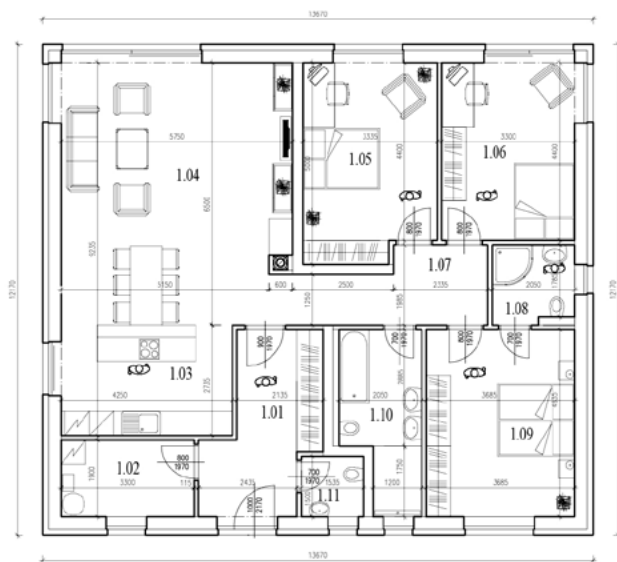

# MEADOW VIEW 254/82\*

**9 847 350 CZK** (incl. VAT)

Bungalow, **4 rooms, with open kitchen**, Total floor area **188.18 m<sup>2</sup>** on a lot of up to **744 m<sup>2</sup>**

#	Room	Floor area, m <sup>2</sup>
1.01	ENTRYWAY	9,36
1.02	UTILITY ROOM	5,77
1.03	KITCHEN	16,53
1.04	LIVING ROOM + DINING AREA	30,00
1.05	ROOM I	15,87
1.06	ROOM II	14,66
1.07	HALL	9,58
1.08	BATHROOM	4,00
1.09	BEDROOM	15,35
1.10	BATHROOM	8,57
1.11	HALF BATH	2,40